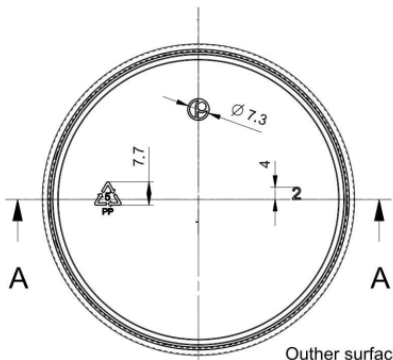

100mm PP Lid

Outer surface: VDI-29
Inner surface: SPI-B2

General info

Item no. (SKU):	003045
Finish:	Smooth
Liner:	IHS/PS/EPE
Thread:	100/400
Dosage:	N/A
Hole Size:	N/A
Material:	PP
Colour:	Silver
Print Areas:	N/A
Country of Origin:	Lithuania

Packaging Info

Packed in Boxes

Box Dimensions (mm):	594 x 394 x 448
Quantity per box (pcs):	500
Boxes per pallet (pcs):	10000
Quantity per pallet (pcs):	20
Net weight (kg):	185
Gross weight (kg):	205
Pallet height (mm):	2400