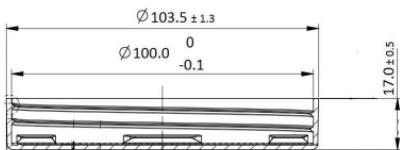

100mm PP Lid

Outer surface: VDI-29
Inner surface: SPI-B2

General info

Item no. (SKU):	003045
Finish:	Smooth
Liner:	IHS/PS/EPE
Thread:	100/400
Dosage:	N/A
Hole Size:	N/A
Material:	PP
Colour:	Silver
Print Areas:	N/A
Country of Origin:	Lithuania

Packaging Info

Packed in Boxes

Box Dimensions (mm):	594 x 394 x 448
Quantity per box (pcs):	500
Boxes per pallet (pcs):	10000
Quantity per pallet (pcs):	20
Net weight (kg):	185
Gross weight (kg):	205
Pallet height (mm):	2400